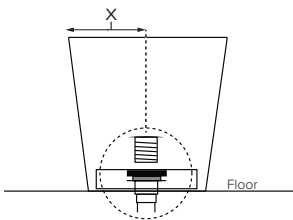

ELECTRICAL COMPONENTS & SPECIFICATIONS		
Required Electrical Service - 110 Volt		
Hydrotherapy Package	Components Included	GFCI
Air Massage	heated blower	1-15 amp
Electrical requirements may change with the addition of optional therapy components. See specific option details or installation information. CSA Certified C/US; B45.5/IAPMO ANSI Z124.1 and ANSI 112.19.7		

See the Installation & Operation Manual for more details.
MTI's Customer Service: Monday-Friday 8am-6pm EST
800-783-8827 or service@mtibaths.com

ORDERING AND INSTALLATION

- Before ordering or installing, please consider future access to equipment.
- Integrated overflow with toe tap drain included.
- Air baths require job site preparations for remote mounting the blower and required check valve. Check valve must be installed higher than the rim of the tub.
- Waterproof remote control included. Keypad is shipped loose and may be mounted nearby.
- Faucet valves cannot be installed on this tub model.

• Before discarding tub packaging, check for accessories that may be packaged inside.
• All product measurements are ±1/2".
• Specifications and configurations are subject to change without notice.
• Measurements herein supersede all others published prior to publication date below.