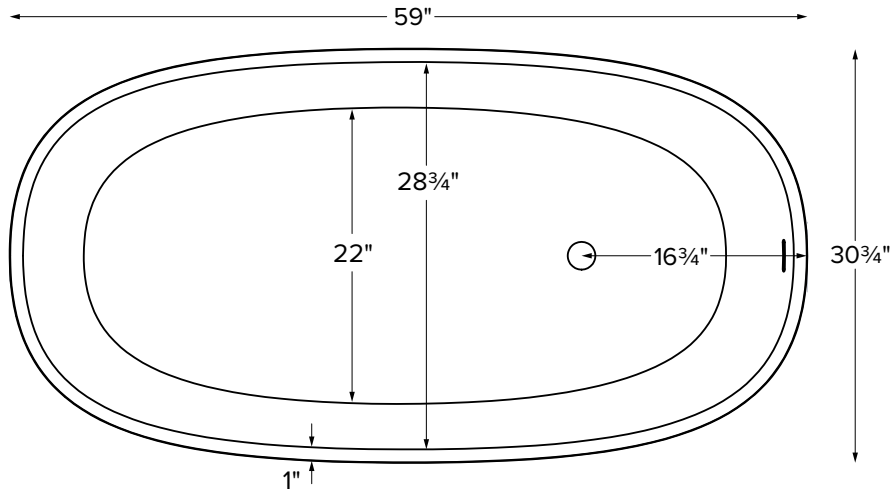

James

Features an integrated overflow

MODEL 411
59" x 30.75" x 22.5"
FREESTANDING 56 gal to overflow
Mineral Composite
345 lbs / 157 kg soaker
Filling this tub to the maximum may require an above average size or dedicated water heater.

• Before discarding tub packaging, check for accessories that may be packaged inside.
 • All product measurements are ±1/2".
 • Specifications and configurations are subject to change without notice.
 • Measurements herein supersede all others published prior to publication date below.