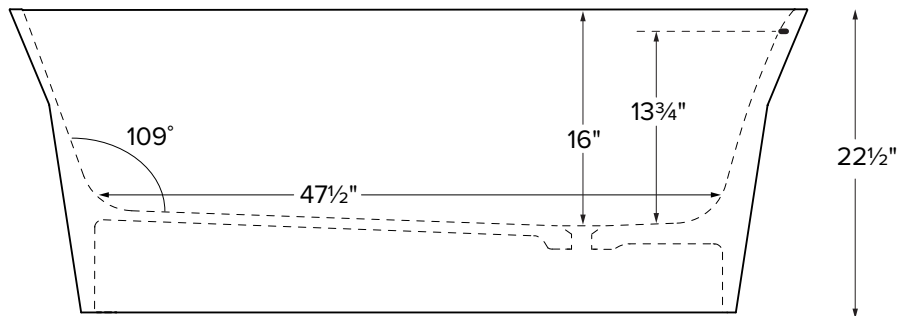

ELECTRICAL COMPONENTS & SPECIFICATIONS		
Required Electrical Service - 110 Volt		
Hydrotherapy Package	Components Included	GFCI
Air Massage	heated blower	1-15 amp
Electrical requirements may change with the addition of optional therapy components. See specific option details or installation information. CSA Certified C/US; B45.5/IAPMO ANSI Z124.1 and ANSI 112.19.7		

See the Installation & Operation Manual for more details.
MTI's Customer Service: Monday-Friday 8am-6pm EST
800-783-8827 or service@mtibaths.com

ORDERING AND INSTALLATION

- Before ordering or installing, please consider future access to equipment.
- Integrated overflow with toe tap drain included.
- Air baths require job site preparations for remote mounting the blower and required check valve. Check valve must be installed higher than the rim of the tub.
- Waterproof remote control included. Keypad is shipped loose and may be mounted nearby.
- Faucet valves cannot be installed on this tub model.

• Before discarding tub packaging, check for accessories that may be packaged inside.
• All product measurements are ±1/2".
• Specifications and configurations are subject to change without notice.
• Measurements herein supersede all others published prior to publication date below.