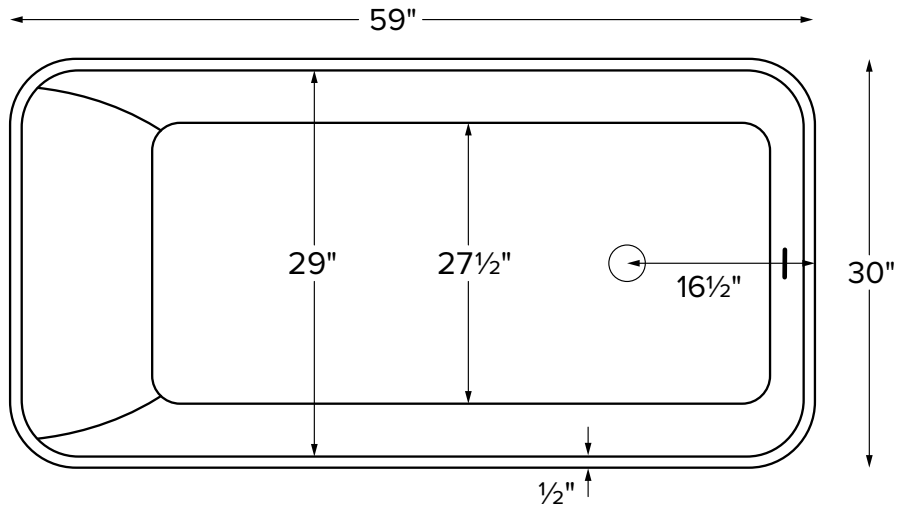

Almaza

Features an integrated overflow

MODEL 412
59" x 30" x 21"
FREESTANDING 81 gal to overflow
<b>Mineral Composite</b>
328 lbs / 149 kg soaker
Filling this tub to the maximum may require an above average size or dedicated water heater.

Drain Rough-In Measurement

ELECTRICAL COMPONENTS & SPECIFICATIONS		
Required Electrical Service - 110 Volt		
Hydrotherapy Package	Components Included	GFCI
Air Massage	heated blower	1-15 amp
Electrical requirements may change with the addition of optional therapy components. See specific option details or installation information. CSA Certified C/US; B45.5/IAPMO ANSI Z124.1 and ANSI 112.19.7		

• Before discarding tub packaging, check for accessories that may be packaged inside.  
 • All product measurements are ±1/2".  
 • Specifications and configurations are subject to change without notice.  
 • Measurements herein supersede all others published prior to publication date below.

Inside view of tub