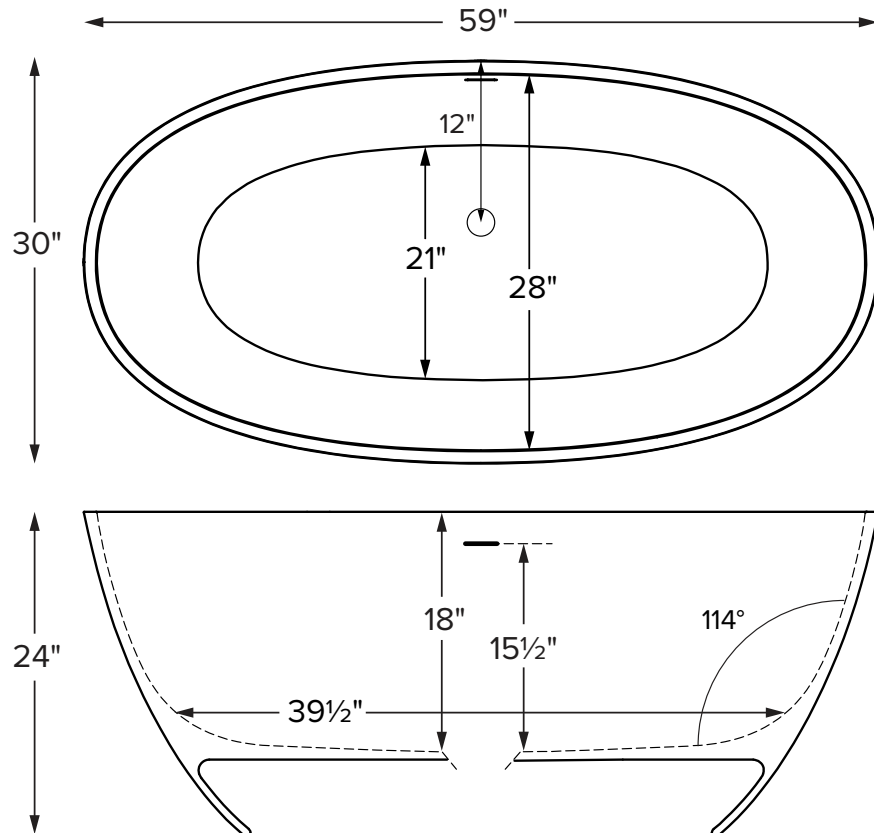

Features an integrated overflow

MODEL 417
59" x 30" x 24"
FREESTANDING 86 gal to overflow
Mineral Composite
278 lbs / 126 kg soaker
Filling this tub to the maximum may require an above average size or dedicated water heater.

• Before discarding tub packaging, check for accessories that may be packaged inside.
 • All product measurements are $\pm 1/2"$.
 • Specifications and configurations are subject to change without notice.
 • Measurements herein supersede all others published prior to publication date below.