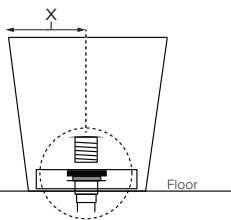

ELECTRICAL COMPONENTS & SPECIFICATIONS		
Required Electrical Service - 110 Volt		
Hydrotherapy Package	Components Included	GFCI
Air Massage	heated blower	1-15 amp
Electrical requirements may change with the addition of optional therapy components. See specific option details or installation information. CSA Certified C/US; B45.5/IAPMO ANSI Z124.1 and ANSI 112.19.7		

See the Installation & Operation Manual for more details.
MTI's Customer Service: Monday-Friday 8am-6pm EST
800-783-8827 or service@mtibaths.com

ORDERING AND INSTALLATION

- Before ordering or installing, please consider future access to equipment.
- Integrated overflow with toe tap drain included.
- Air baths require job site preparations for remote mounting the blower and required check valve. Check valve must be installed higher than the rim of the tub.
- Waterproof remote control included. Keypad is shipped loose and may be mounted nearby.
- Faucet valves cannot be installed on this tub model.

• Before discarding tub packaging, check for accessories that may be packaged inside.
• All product measurements are $\pm 1/2"$.
• Specifications and configurations are subject to change without notice.
• Measurements herein supersede all others published prior to publication date below.