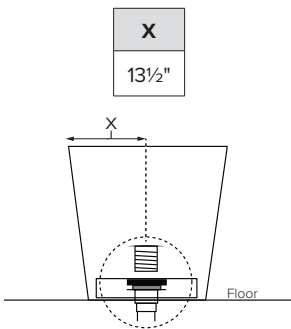

Features an integrated overflow

MODEL 419
66.5" x 29.25" x 22.5"
FREESTANDING 60 gal to overflow
<b>Mineral Composite</b>
287 lbs / 130 kg soaker
Filling this tub to the maximum may require an above average size or dedicated water heater.

Drain Rough-In Measurement

ELECTRICAL COMPONENTS & SPECIFICATIONS		
Required Electrical Service - 110 Volt		
Hydrotherapy Package	Components Included	GFCI
Air Massage	heated blower	1-15 amp
Electrical requirements may change with the addition of optional therapy components. See specific option details or installation information. CSA Certified C/US; B45.5/IAPMO ANSI Z124.1 and ANSI 112.19.7		

• Before discarding tub packaging, check for accessories that may be packaged inside.  
 • All product measurements are  $\pm 1/2"$ .  
 • Specifications and configurations are subject to change without notice.  
 • Measurements herein supersede all others published prior to publication date below.