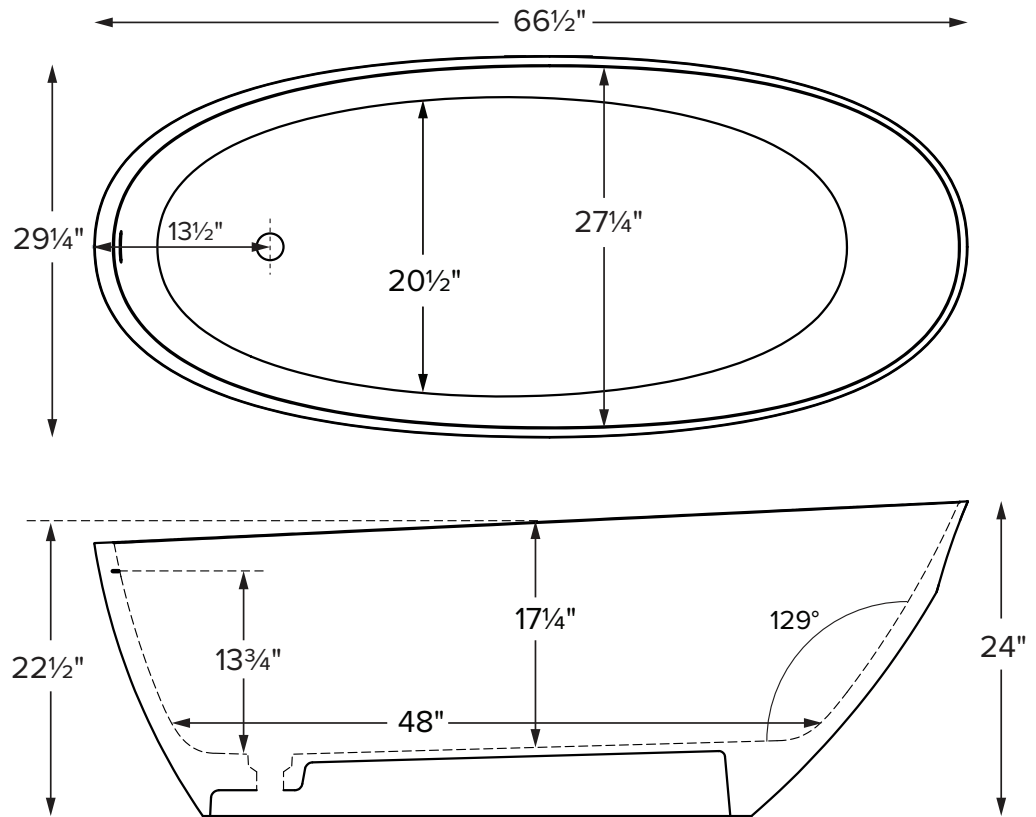

Features an integrated overflow

MODEL 419
66.5" x 29.25" x 22.5"
FREESTANDING 60 gal to overflow
<b>Mineral Composite</b>
287 lbs / 130 kg soaker
Filling this tub to the maximum may require an above average size or dedicated water heater.

Drain Rough-In Measurement

ELECTRICAL COMPONENTS & SPECIFICATIONS		
Required Electrical Service - 110 Volt		
Hydrotherapy Package	Components Included	GFCI
Air Massage	heated blower	1-15 amp
Electrical requirements may change with the addition of optional therapy components. See specific option details or installation information. CSA Certified C/US; B45.5/IAPMO ANSI Z124.1 and ANSI 112.19.7		

• Before discarding tub packaging, check for accessories that may be packaged inside.  
 • All product measurements are  $\pm 1/2"$ .  
 • Specifications and configurations are subject to change without notice.  
 • Measurements herein supersede all others published prior to publication date below.