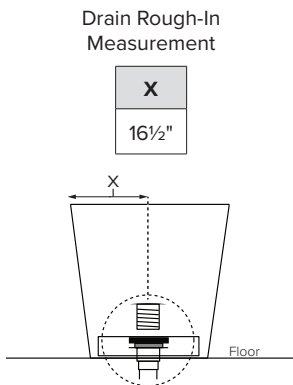

Features an integrated overflow

MODEL 421
66.5" x 33" x 24.25"
FREESTANDING 83 gal to overflow
<b>Mineral Composite</b>
278 lbs / 126 kg soaker
Filling this tub to the maximum may require an above average size or dedicated water heater.

• Before discarding tub packaging, check for accessories that may be packaged inside.  
 • All product measurements are ±1/2".  
 • Specifications and configurations are subject to change without notice.  
 • Measurements herein supersede all others published prior to publication date below.