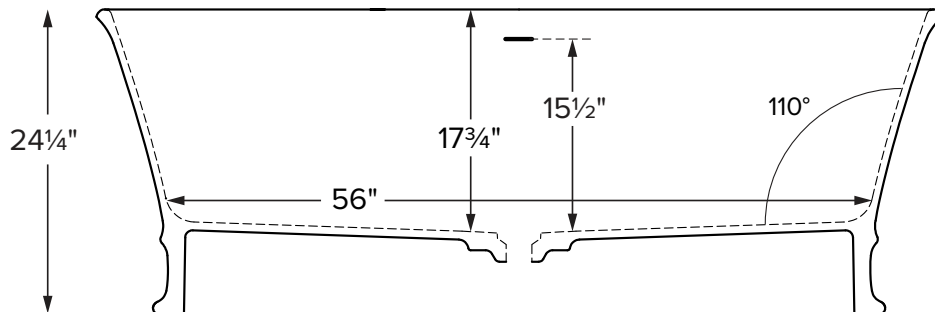

Features an integrated overflow

MODEL 421
66.5" x 33" x 24.25"
FREESTANDING 83 gal to overflow
<b>Mineral Composite</b>
278 lbs / 126 kg soaker
Filling this tub to the maximum may require an above average size or dedicated water heater.

• Before discarding tub packaging, check for accessories that may be packaged inside.  
 • All product measurements are ±1/2".  
 • Specifications and configurations are subject to change without notice.  
 • Measurements herein supersede all others published prior to publication date below.