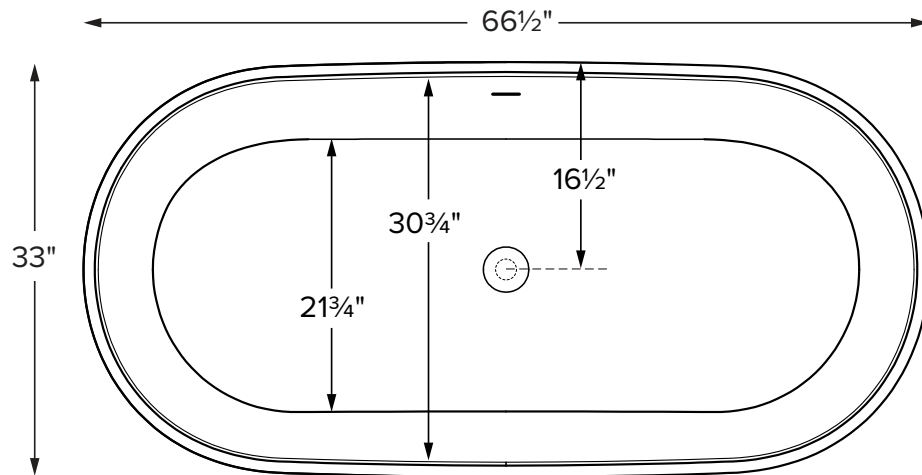

Features an integrated overflow

MODEL 421
66.5" x 33" x 24.25"
FREESTANDING 83 gal to overflow
<b>Mineral Composite</b>
278 lbs / 126 kg soaker
Filling this tub to the maximum may require an above average size or dedicated water heater.

• Before discarding tub packaging, check for accessories that may be packaged inside.  
 • All product measurements are ±1/2".  
 • Specifications and configurations are subject to change without notice.  
 • Measurements herein supersede all others published prior to publication date below.