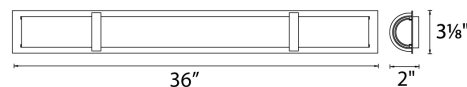

Fixture Type: _____

Catalog Number: _____

Project: _____

Location: _____

Vie

Bathroom Sconce 2700K

Model & Size	Color Temp & CRI	Finish	Watt	LED Lumens	Delivered Lumens	Title 24
WS-6636 36"	2700K 90	BN Brushed Nickel	55W	4043	2360	Yes
	2700K 90	CH Chrome	55W	4043	2360	Yes

Example: **WS-6636-BN**

- For alternate color temperature, special order adding -27 or -35: WS-6618-35-BN
- For 277V special order, add an "F" before the finish: WS-6618F-30-BN

DESCRIPTION

Sleek understated elegance in a unique format perfect for narrow bath applications and niches. Utilizing proprietary LED technology, the bath luminaire operates without a driver or transformer and dims beautifully with an ELV dimmer. Cool contemporary Brushed Nickel and Chrome finishes.

FEATURES

- Sleek elegance for narrow applications
- Bath lights have 3 inch wide format for narrow applications
- Conversion plate for 4 inch J box included
- ACLED driverless technology
- 5 year warranty

SPECIFICATIONS

Color Temp:	2700K
Input:	120 VAC, 50/60Hz
CRI:	90
Dimming:	ELV: 100 - 10%
Rated Life:	80000 Hours
Standards:	ETL, cETL, Title 24 JA8-2016 Compliant Damp Location Listed
Construction:	Aluminum hardware with glass diffuser

REPLACEMENT PARTS

RPL-GLA-6636 - Glass for WS-6636

FINISHES

LINE DRAWING

WS-6636