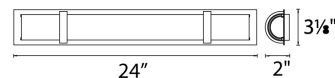

Fixture Type: _____

Catalog Number: _____

Project: _____

Location: _____

Vie Bathroom Sconce 2700K

Model & Size	Color Temp & CRI	Finish	Watt	LED Lumens	Delivered Lumens	Title 24
WS-6624 24"	2700K 90	BN Brushed Nickel	35W	2580	1585	Yes
	2700K 90	CH Chrome	35W	2580	1585	Yes

Example: **WS-6624-BN**

- For alternate color temperature, special order adding -27 or -35: WS-6618-35-BN
- For 277V special order, add an "F" before the finish: WS-6618F-30-BN

DESCRIPTION

Sleek understated elegance in a unique format perfect for narrow bath applications and niches. Utilizing proprietary LED technology, the bath luminaire operates without a driver or transformer and dims beautifully with an ELV dimmer. Cool contemporary Brushed Nickel and Chrome finishes.

FEATURES

- Sleek elegance for narrow applications
- Bath lights have 3 inch wide format for narrow applications
- Conversion plate for 4 inch J box included
- ACLED driverless technology
- 5 year warranty

SPECIFICATIONS

Color Temp:	2700K
Input:	120 VAC, 50/60Hz
CRI:	90
Dimming:	ELV: 100 - 10%
Rated Life:	80000 Hours
Standards:	ETL, cETL, Title 24 JA8-2016 Compliant Damp Location Listed
Construction:	Aluminum hardware with glass diffuser

REPLACEMENT PARTS

RPL-GLA-6624 - Glass for WS-6624

FINISHES

LINE DRAWING

WS-6624