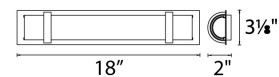

Fixture Type: _____

Catalog Number: _____

Project: _____

Location: _____

Vie Bathroom Sconce 2700K

Model & Size	Color Temp & CRI	Finish	Watt	LED Lumens	Delivered Lumens	Title 24
WS-6618 18"	2700K 90	BN Brushed Nickel	24.5W	1845	1040	Yes
	2700K 90	CH Chrome	24.5W	1845	1040	Yes

Example: **WS-6618-BN**

- For alternate color temperature, special order adding -27 or -35: WS-6618-35-BN
- For 277V special order, add an "F" before the finish: WS-6618F-30-BN

DESCRIPTION

Sleek understated elegance in a unique format perfect for narrow bath applications and niches. Utilizing proprietary LED technology, the bath luminaire operates without a driver or transformer and dims beautifully with an ELV dimmer. Cool contemporary Brushed Nickel and Chrome finishes.

FEATURES

- Sleek elegance for narrow applications
- Bath lights have 3 inch wide format for narrow applications
- Conversion plate for 4 inch J box included
- ACLED driverless technology
- 5 year warranty

SPECIFICATIONS

Color Temp:	2700K
Input:	120 VAC, 50/60Hz
CRI:	90
Dimming:	ELV: 100 - 10%
Rated Life:	80000 Hours
Standards:	ETL, cETL, Title 24 JA8-2016 Compliant Damp Location Listed
Construction:	Aluminum hardware with glass diffuser

REPLACEMENT PARTS

RPL-GLA-6618 - Glass for WS-6618

FINISHES

LINE DRAWING

WS-6618