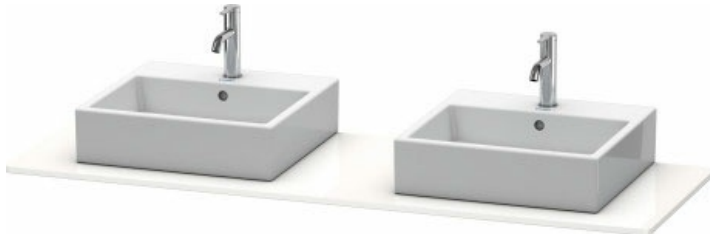

**XSquare Console # XS063H B**

| &lt; 63" Inch &gt; |

Console	Dimension	Weight	Order number
1 console with two cut-outs, for vanity units with console			
<b>Colors</b>			
M07 Concrete Gray Matte (Decor) M09 Light Blue Matte (Decor) M18 White Matte M22 White High Gloss (Decor) M36 White Satin Matte (Lacquer) M38 Dolomiti Gray High Gloss (Lacquer) M39 Nordic White Satin Matte (Lacquer) M40 Black High Gloss (Lacquer) M43 Basalt Matte (Decor) M47 Stone Blue High Gloss (Lacquer) M49 Graphite Matt (Decor) M60 Taupe Satin Matte (Lacquer) M75 Linen (Decor) M85 White High Gloss (Lacquer) M86 Cappuccino High Gloss (Lacquer) M89 Flannel Gray High Gloss (Lacquer) M90 Flannel Gray Satin Matte (Lacquer) M91 Taupe Matte (Decor) M92 Stone Gray Satin Matte (Lacquer) M94 Aubergine Satin Matte (Lacquer) M97 Light Blue Satin Matte (Lacquer) M98 Night Blue Satin Matte (Lacquer)			
<b>Variant</b>			
	63" x 21 5/8" Inch		XS063H B
<b>Infobox</b>			
Installation instructions, please see vanity unit			
<b>Suitable products</b>			
Vanity unit for console wall-mounted 2 pull-out compartments, 63" x 21 5/8" Inch	63" x 21 5/8" Inch		XS4907 B
Vanity unit for console wall-mounted 4 drawers, upper drawer including cut-out for siphon and siphon cover, 63" x 21 5/8" Inch	63" x 21 5/8" Inch		XS4917 B
Vanity unit for console floorstanding 4 pull-out compartments, integrated legs with height adjustment, 63" x 21 5/8" Inch	63" x 21 5/8" Inch		XS4927 B